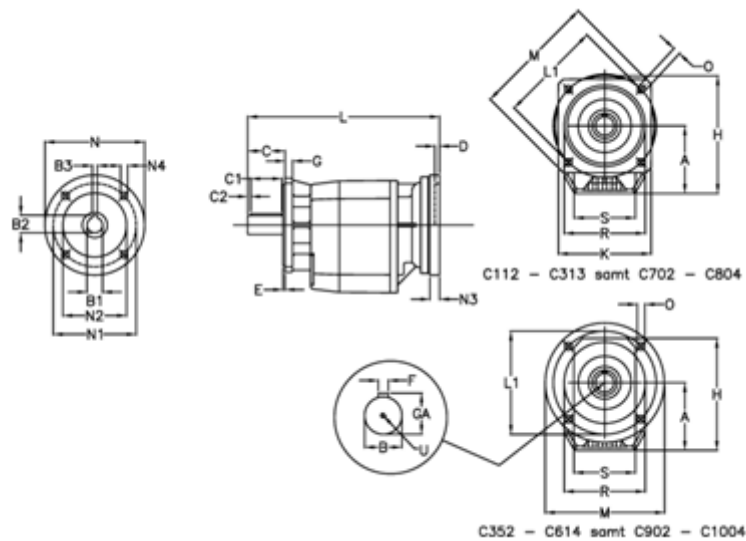

Article number: 40600801202465  
 Description: Helical gearbox  
 C802F-12-P200B5

## Measures

A = 247.0	D = 7.0	L1 = 350	R = 320
B = 80	E = 5	M = 400	S = 300
B1 = 55	F = 22	N = 400	U = M20x42
B2 = 59.3	G = 20	N1 = 350	
B3 = 16	GA = 85.0	N2 = 300	
C = 140	H = 422.0	N3 = 0	
C1 = 110	K = 350	N4 = M16x25	
C2 = 15	L = 660.0	O = 18.0	